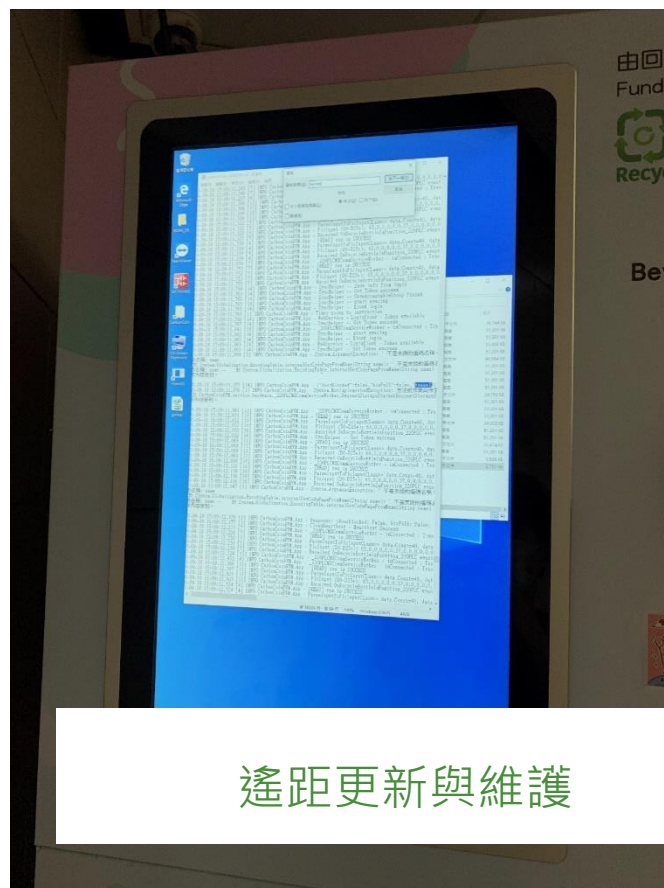

遠端支援

遙距更新與維護