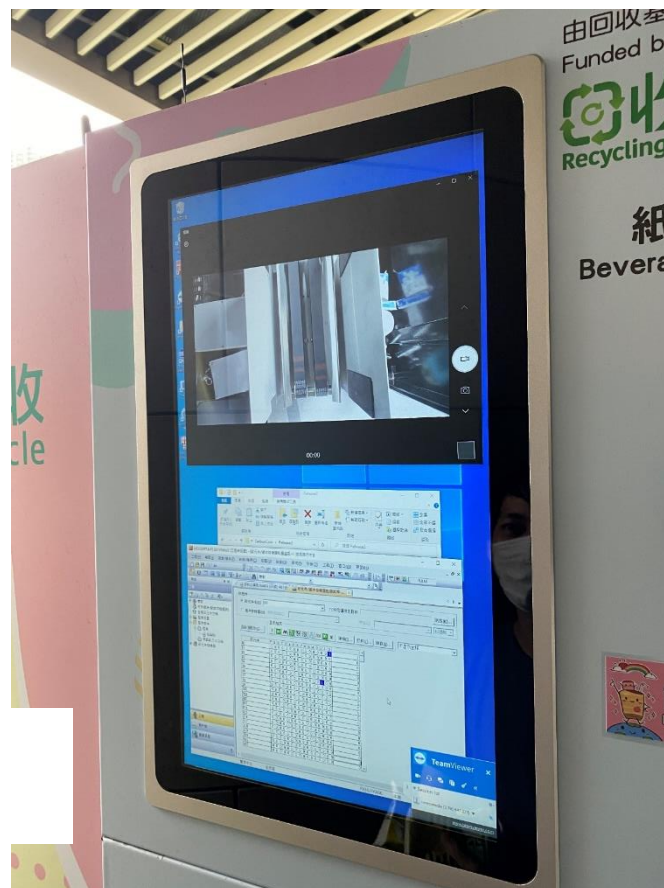

1) 遠端登入
2) 遙距更新與維護